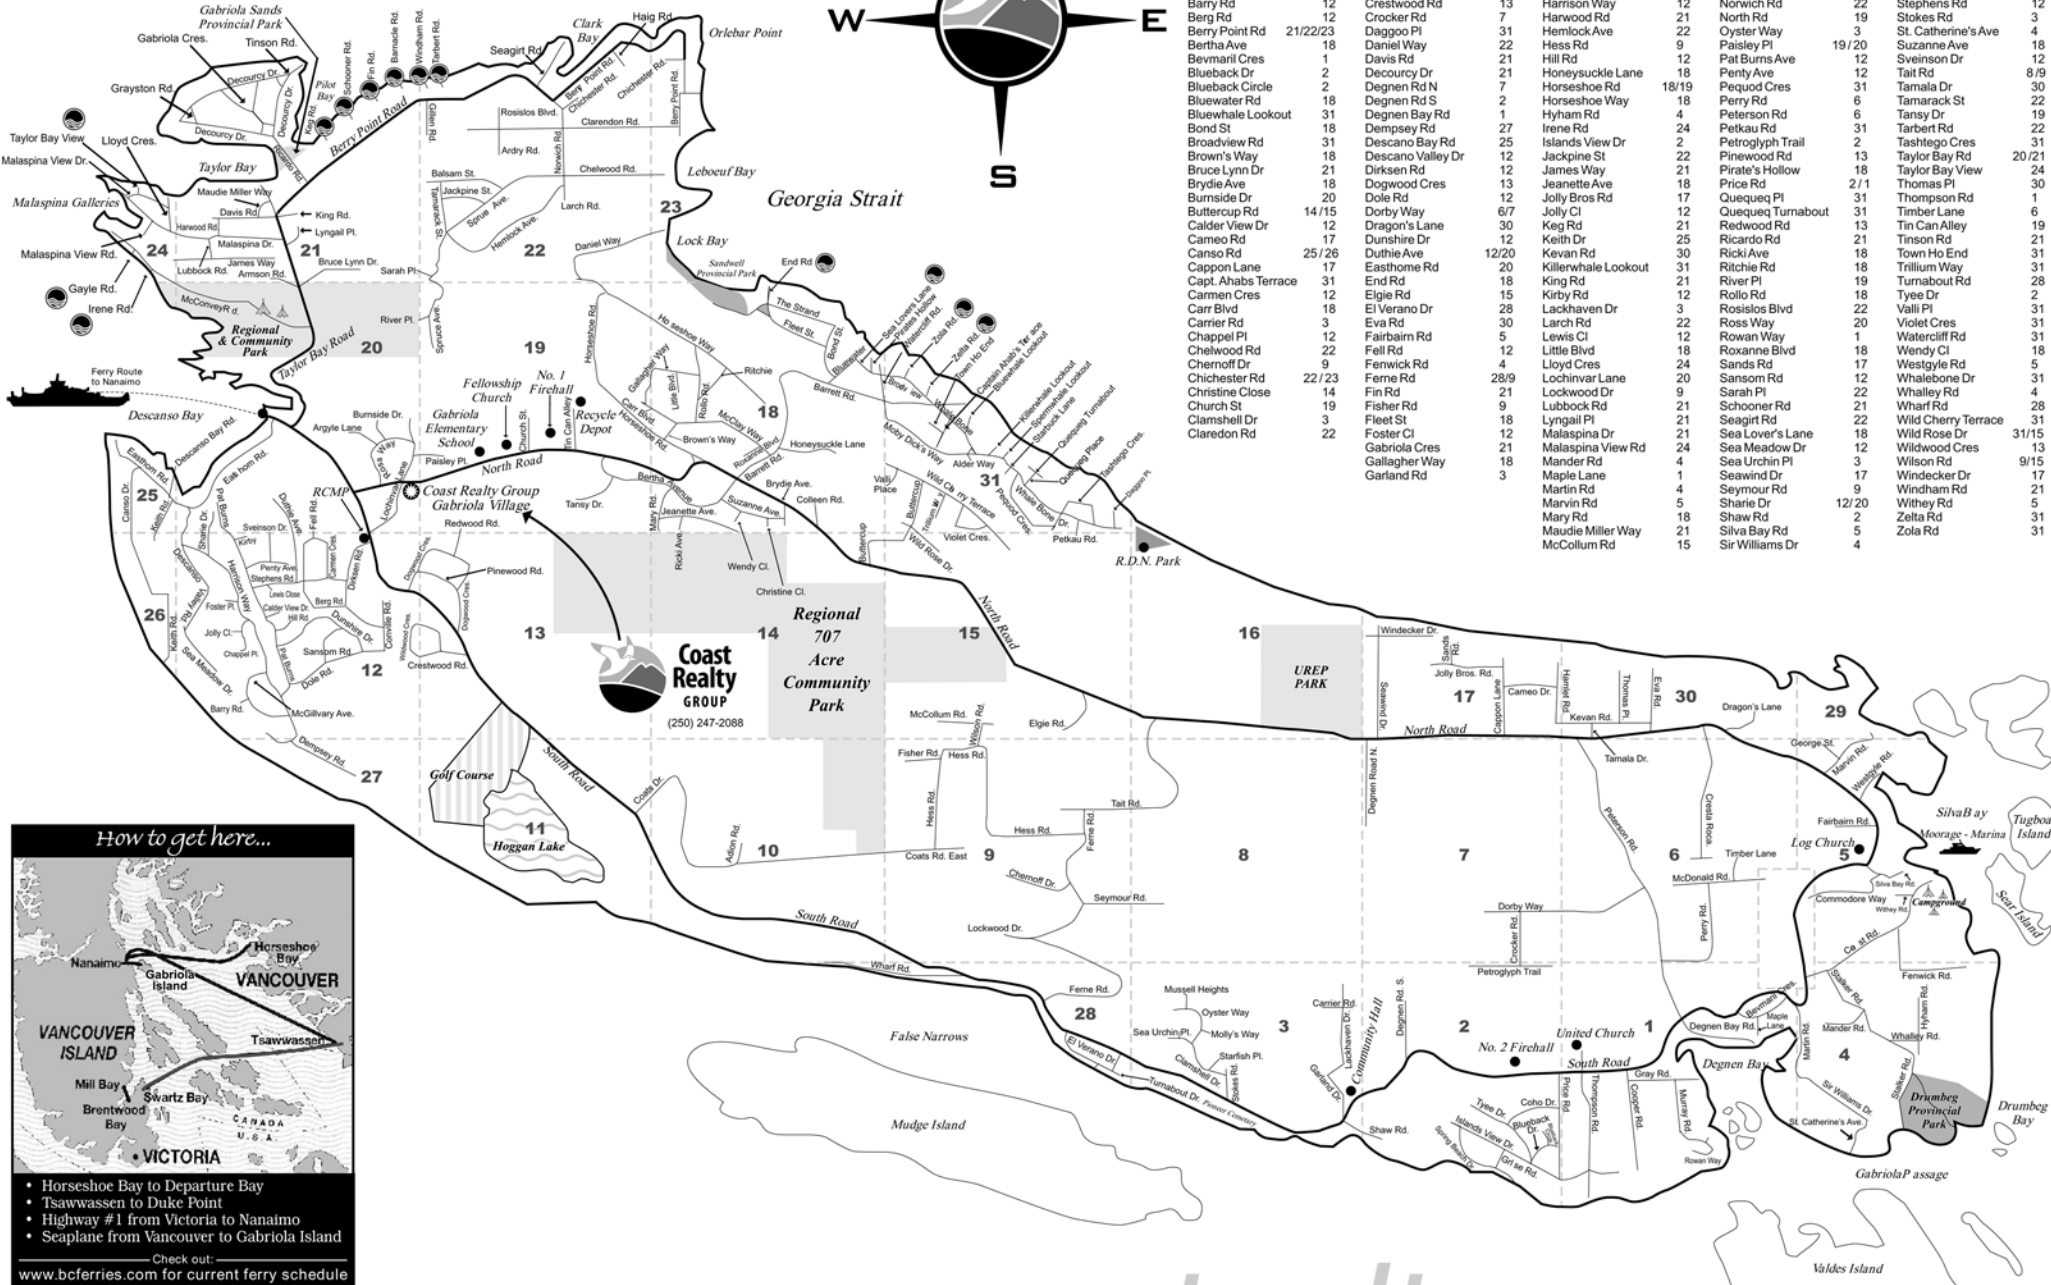

1-877-422-8455

Adlon Rd.	10	Coast Rd	4/5	Gayle Rd	24	McConvey Rd	20	South Rd	13
Alder Way	31	Coats Dr	10	George St	5	McDonald Rd	6	Spermwhale Lookout	31
Ardry Rd	22	Coho Rd	2	Gillen Rd	22	McGilvary Ave	12	Spring Beach Dr	2
Argyle Lane	22	Colleen Rd	18	Gray Rd	1	McClay Way	18	Spruce Ave	19/22
Armson Rd	20	Commodore Way	5	Grayston Rd	21	Moby Dick's Way	31	Stalker Rd	4
Balsam St	22	Conville Rd	12	Grise Rd	2	Molly's Way	3	Starfish Pl	3
Barnacle Rd	22	Cooper Rd	1	Haig Rd	22	Murray Rd	1	Starbuck Lane	31
Barrett Rd	18	Cresta Roca	6	Hamlet Rd	17	Mussell Heights	3	Strand The	18
Berry Rd	12	Crestwood Rd	13	Harrison Way	12	Norwich Rd	22	Stevens Rd	12
Berg Rd	12	Crocker Rd	7	Harwood Rd	21	North Rd	19	Stokes Rd	3
Berry Point Rd	21/22/23	Daggoe Pl	31	Hemlock Ave	22	Oyster Way	3	St. Catherine's Ave	4
Bertha Ave	18	Daniel Way	22	Hess Rd	9	Paisley Pl	19/20	Suzanne Ave	18
Bevmari Cres	1	Davis Rd	21	Hill Rd	12	Pat Burns Ave	12	Sveinson Dr	12
Blueback Dr	2	Decourcy Dr	21	Honeysuckle Lane	18	Penty Ave	12	Tait Rd	8/9
Blueback Circle	2	Degnen Rd N	7	Horseshoe Rd	18/19	Pequod Cres	31	Tamala Dr	30
Bluewater Rd	18	Degnen Rd S	2	Horseshoe Way	18	Perry Rd	6	Tamarack St	22
Bluewhale Lookout	31	Degenen Bay Rd	1	Hyham Rd	4	Peterson Rd	6	Tansy Dr	19
Bond St	18	Dempsey Rd	27	Irene Rd	24	Petkau Rd	31	Tarbert Dr	22
Broadview Rd	31	Descano Bay Rd	25	Islands View Dr	2	Petroglyph Trail	2	Tashtego Cres	31
Brown's Way	18	Descano Valley Dr	12	Jackpine St	22	Pinewood Rd	13	Taylor Bay Rd	20/21
Bruce Lynn Dr	21	Dirksen Dr	12	James Way	21	Pirate's Hollow	18	Taylor Bay View	24
Brydie Ave	18	Dogwood Cres	13	Jeanette Ave	18	Price Rd	2/1	Thomas Pl	30
Burnside Dr	20	Dole Rd	12	Jolly Bros Rd	17	Quebec Pl	31	Thompson Rd	1
Buttercup Rd	14/15	Dorby Way	6/7	Joly Cl	21	Quebec Turnabout	31	Timber Lane	6
Calder View Dr	12	Dragon's Lane	30	Keg Rd	21	Redwood Rd	13	Tin Can Alley	19
Cameo Rd	17	Dunshire Dr	12	Keith Dr	25	Ricardo Rd	21	Tinson Rd	6
Canso Rd	25/26	Duthie Ave	12/20	Kevan Rd	30	Ricki Ave	18	Tinon Ho End	31
Cappon Lane	17	Easthome Rd	20	Killerwhale Lookout	31	Ritchie Rd	18	Trillium Way	31
Capt. Ahabs Terrace	31	End Rd	18	King Rd	21	River Pl	19	Turnabout Rd	28
Carmen Cres	12	Elgie Rd	15	Kirby Rd	12	Rollo Rd	18	Tye Dr	2
Carr Blvd	18	El Varano Dr	28	Lackshaven Dr	22	Sosisios Blvd	22	Valk Pl	28
Carrier Rd	3	Eva Rd	30	Larch Rd	22	Ross Way	20	Violet Cres	31
Chappel Pl	12	Fairbairn Rd	5	Lewis Cl	12	Rowan Way	1	Watercliff Rd	31
Chelwood Rd	22	Fell Rd	12	Little Blvd	18	Roxanne Blvd	17	Wendy Cl	18
Chernoff Dr	9	Fenwick Rd	4	Lloyd Cres	20	Sands Rd	17	Westgyle Rd	5
Chichester Rd	22/23	Ferne Rd	28/9	Lochinvar Lane	9	Sansom Rd	12	Whalebone Dr	31
Christine Close	14	Fin Rd	21	Lockwood Dr	20	Sarah Pl	22	Whalley Rd	4
Church St	19	Fisher Rd	9	Lubbock Rd	21	Schooner Rd	21	Wharf Rd	28
Clamsshell Dr	3	Fleet St	12	Lyngail Pl	21	Seagirt Rd	31	Wild Cherry Terrace	31
Claredon Dr	22	Foster Cl	18	Malaspina Dr	21	Sea Lover's Lane	18	Wild Rose Dr	31/15
		Gabriola Cres	21	Malaspina View Rd	24	Sea Meadow Dr	12	Wildwood Cres	13
		Gallagher Way	18	Mander Rd	4	Sea Urchin Pl	3	Wilson Rd	9/15
		Garland Rd	3	Seawind Dr	17	Seymour Rd	9	Windecker Dr	21
				Marvin Rd	5	Sharie Dr	12/20	Withey Rd	5
				Mary Rd	18	Shaw Rd	2	Zelta Rd	31
				Maudie Miller Way	21	Silva Bay Rd	6	Zola Rd	31
				McCullum Rd	15	Sir Williams Dr	4